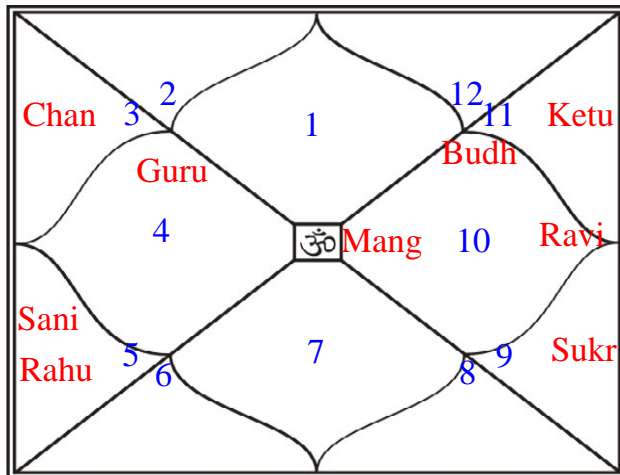

Note : Mean Rahu mode selected

Lagna Chart

Chalit Chart

Navamsa Chart

Nirayan Planetary Longitudes

Planets	Longitude	Nakshatra-Pad	R.L	N.L	S.L	Avastha
Lagna	Mesh 20:02:21	Bharani 3	Mang	Sukr	Rahu	-
Ravi	Makar 24:19:09	Danishta 1	Sani	Mang	Rahu	Baal
Chan	Mithun 01:35:57	Mrigasira 3	Budh	Mang	Budh	Baal
Mang	Makar 20:12:33	Sravan 4	Sani	Chan	Ketu	Kumr
Budh	Makar 22:50:35	Sravan 4	Sani	Chan	Ravi	Kumr
Guru (R)	Karka 08:41:18	Pushya 2	Chan	Sani	Sukr	Vrdh
Sukr	Dhan 08:31:23	Mula 3	Guru	Ketu	Guru	Kumr
Sani (R)	Simha 18:41:39	P.phalgun 2	Ravi	Sukr	Rahu	Vrdh
Rahu (R)	Simha 25:41:14	P.phalgun 4	Ravi	Sukr	Budh	Mrut
Ketu (R)	Kumbh 25:41:14	P.bhadra 2	Sani	Guru	Budh	Mrut
Uran.	Tula 27:18:06	Visakha 3	Sukr	Guru	Sukr	Mrut
Nept.	Vrschik 26:24:08	Jyesta 3	Mang	Budh	Guru	Baal
Pluto (R)	Kanya 25:34:58	Chitra 1	Budh	Mang	Rahu	Baal
Mandi	Vrishab 01:46:20	Krittika 2	Sukr	Ravi	Guru	-
Fortuna	Simha 27:19:09	U.phalgun 1	Ravi	Ravi	Ravi	-

Note : Mean Rahu mode selected

Lagna Chart

Chalit Chart

Navamsa Chart

Guna Match Table

Guna	Male	Female	Max.	Scored
Varan	Kshudra	Kshudra	1	1
Vashya	Manav	Manav	2	2
Tara/Dina	Maitra	Maitra	3	3
Yoni	Sarp	Sarp	4	4
Grah Maitri	Budh	Budh	5	5
Gana	Dev	Dev	6	6
Bhakt	Mithun	Mithun	7	7
Nadi	Madhya	Madhya	8	0
	Mrigasira (3)	Mrigasira (3)		
Total Points			36	28
Percentage Match				77 %

CONCLUSIONS

There is no mangal dosh in both the boy's and in the girl's horoscope.

The points obtained in the guna matching are more than 27. Hence the match is excellent and strongly recommended.

Note : Above Conclusions are based on Avakhada Chakra matching and mangal dosh considerations only.