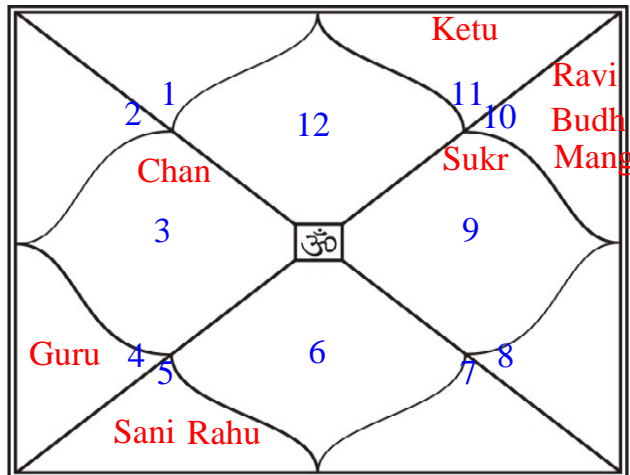

"VINAYAKA"
Vikas guruh road, Near sheri no. 3 corner,
Opp. Sudama sheri, JAMNAGAR,
Kaushik Joshi - 99240 31365.
E mail : kavan2u@gmail.com

Kundli - 2009 (1.3.290408)

Nirayan Planetary Longitudes

Planets	Longitude	Nakshatra-Pad	R.L	N.L	S.L	Avastha
Lagna	Meen 12:08:01	U.bhadra 3	Guru	Sani	Mang	-
Ravi	Makar 24:14:05	Danishta 1	Sani	Mang	Rahu	Baal
Chan	Mithun 00:35:16	Mrigasira 3	Budh	Mang	Budh	Baal
Mang	Makar 20:08:37	Sravan 4	Sani	Chan	Ketu	Kumr
Budh	Makar 22:41:52	Sravan 4	Sani	Chan	Ravi	Kumr
Guru (R)	Karka 08:41:56	Pushya 2	Chan	Sani	Sukr	Vrdh
Sukr	Dhan 08:25:50	Mula 3	Guru	Ketu	Guru	Kumr
Sani (R)	Simha 18:42:00	P.phalgun 2	Ravi	Sukr	Rahu	Vrdh
Rahu (R)	Simha 25:41:30	P.phalgun 4	Ravi	Sukr	Budh	Mrut
Ketu (R)	Kumbh 25:41:30	P.bhadra 2	Sani	Guru	Budh	Mrut
Uran.	Tula 27:18:02	Visakha 3	Sukr	Guru	Sukr	Mrut
Nept.	Vrschik 26:24:00	Jyesta 3	Mang	Budh	Guru	Baal
Pluto (R)	Kanya 25:35:01	Chitra 1	Budh	Mang	Rahu	Baal
Mandi	Vrishab 01:40:55	Krittika 2	Sukr	Ravi	Guru	-
Fortuna	Karka 18:29:12	Aslesha 1	Chan	Budh	Budh	-

Note : Mean Rahu mode selected

Lagna Chart

Chalit Chart

Navamsa Chart

Nirayan Planetary Longitudes

Planets	Longitude	Nakshatra-Pad	R.L	N.L	S.L	Avastha
Lagna	Mesh 20:02:21	Bharani 3	Mang	Sukr	Rahu	-
Ravi	Makar 24:19:09	Danishta 1	Sani	Mang	Rahu	Baal
Chan	Mithun 01:35:57	Mrigasira 3	Budh	Mang	Budh	Baal
Mang	Makar 20:12:33	Sravan 4	Sani	Chan	Ketu	Kumr
Budh	Makar 22:50:35	Sravan 4	Sani	Chan	Ravi	Kumr
Guru (R)	Karka 08:41:18	Pushya 2	Chan	Sani	Sukr	Vrdh
Sukr	Dhan 08:31:23	Mula 3	Guru	Ketu	Guru	Kumr
Sani (R)	Simha 18:41:39	P.phalgun 2	Ravi	Sukr	Rahu	Vrdh
Rahu (R)	Simha 25:41:14	P.phalgun 4	Ravi	Sukr	Budh	Mrut
Ketu (R)	Kumbh 25:41:14	P.bhadra 2	Sani	Guru	Budh	Mrut
Uran.	Tula 27:18:06	Visakha 3	Sukr	Guru	Sukr	Mrut
Nept.	Vrschik 26:24:08	Jyesta 3	Mang	Budh	Guru	Baal
Pluto (R)	Kanya 25:34:58	Chitra 1	Budh	Mang	Rahu	Baal
Mandi	Vrishab 01:46:20	Krittika 2	Sukr	Ravi	Guru	-
Fortuna	Simha 27:19:09	U.phalgun 1	Ravi	Ravi	Ravi	-