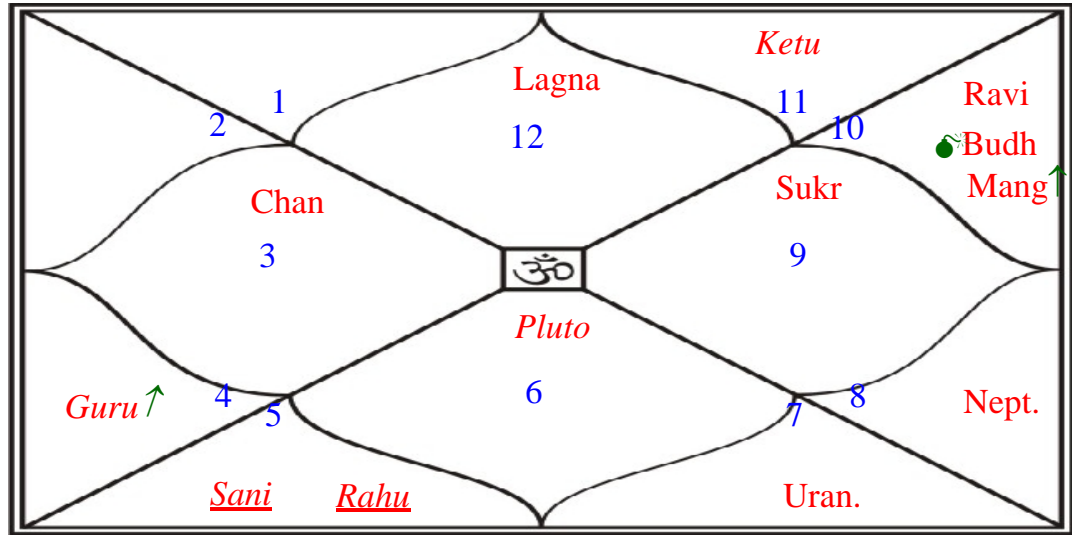

"VINAYAKA"
Vikas guruh road, Near sheri no. 3 corner,
Opp. Sudama sheri, JAMNAGAR,
Kaushik Joshi - 99240 31365.
E mail : kavan2u@gmail.com

Kundli - 2009 (1.3.290408)

Nirayan Planetary Longitudes

Planets	Longitude	Nakshatra-Pad	R.L	N.L	S.L	Avastha
Lagna	Meen 12:08:01	U.bhadra 3	Guru	Sani	Mang	-
Ravi	Makar 24:14:05	Danishta 1	Sani	Mang	Rahu	Baal
Chan	Mithun 00:35:16	Mrigasira 3	Budh	Mang	Budh	Baal
Mang	Makar 20:08:37	Sravan 4	Sani	Chan	Ketu	Kumr
Budh	Makar 22:41:52	Sravan 4	Sani	Chan	Ravi	Kumr
Guru (R)	Karka 08:41:56	Pushya 2	Chan	Sani	Sukr	Vrdh
Sukr	Dhan 08:25:50	Mula 3	Guru	Ketu	Guru	Kumr
Sani (R)	Simha 18:42:00	P.phalgun 2	Ravi	Sukr	Rahu	Vrdh
Rahu (R)	Simha 25:41:30	P.phalgun 4	Ravi	Sukr	Budh	Mrut
Ketu (R)	Kumbh 25:41:30	P.bhadra 2	Sani	Guru	Budh	Mrut
Uran.	Tula 27:18:02	Visakha 3	Sukr	Guru	Sukr	Mrut
Nept.	Vrschik 26:24:00	Jyesta 3	Mang	Budh	Guru	Baal
Pluto (R)	Kanya 25:35:01	Chitra 1	Budh	Mang	Rahu	Baal
Mandi	Vrishab 01:40:55	Krittika 2	Sukr	Ravi	Guru	-
Fortuna	Karka 18:29:12	Aslesha 1	Chan	Budh	Budh	-

Note : Mean Rahu mode selected

Lagna Chart

Chalit Chart

Navamsa Chart

Nirayan Planetary Longitudes

Planets	Longitude	Nakshatra-Pad	R.L	N.L	S.L	Avastha
Lagna	Mesh 20:02:21	Bharani 3	Mang	Sukr	Rahu	-
Ravi	Makar 24:19:09	Danishta 1	Sani	Mang	Rahu	Baal
Chan	Mithun 01:35:57	Mrigasira 3	Budh	Mang	Budh	Baal
Mang	Makar 20:12:33	Sravan 4	Sani	Chan	Ketu	Kumr
Budh	Makar 22:50:35	Sravan 4	Sani	Chan	Ravi	Kumr
Guru (R)	Karka 08:41:18	Pushya 2	Chan	Sani	Sukr	Vrdh
Sukr	Dhan 08:31:23	Mula 3	Guru	Ketu	Guru	Kumr
Sani (R)	Simha 18:41:39	P.phalgun 2	Ravi	Sukr	Rahu	Vrdh
Rahu (R)	Simha 25:41:14	P.phalgun 4	Ravi	Sukr	Budh	Mrut
Ketu (R)	Kumbh 25:41:14	P.bhadra 2	Sani	Guru	Budh	Mrut
Uran.	Tula 27:18:06	Visakha 3	Sukr	Guru	Sukr	Mrut
Nept.	Vrschik 26:24:08	Jyesta 3	Mang	Budh	Guru	Baal
Pluto (R)	Kanya 25:34:58	Chitra 1	Budh	Mang	Rahu	Baal
Mandi	Vrishab 01:46:20	Krittika 2	Sukr	Ravi	Guru	-
Fortuna	Simha 27:19:09	U.phalgun 1	Ravi	Ravi	Ravi	-