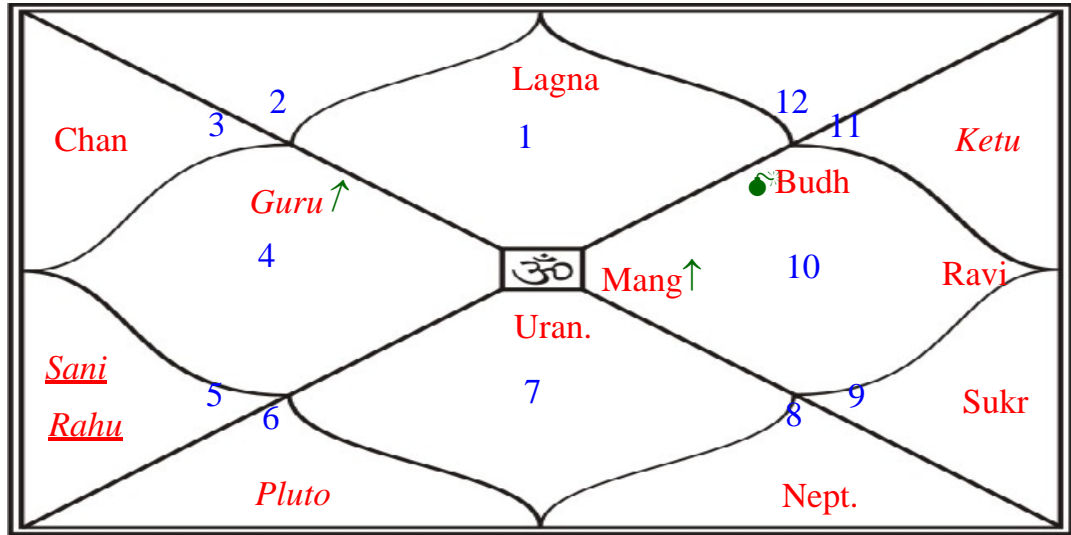

Note : Mean Rahu mode selected

Lagna Chart

Chalit Chart

Navamsa Chart

Nirayan Planetary Longitudes

Planets	Longitude	Nakshatra-Pad	R.L	N.L	S.L	Avastha
Lagna	Mesh 20:02:21	Bharani 3	Mang	Sukr	Rahu	-
Ravi	Makar 24:19:09	Danishta 1	Sani	Mang	Rahu	Baal
Chan	Mithun 01:35:57	Mrigasira 3	Budh	Mang	Budh	Baal
Mang	Makar 20:12:33	Sravan 4	Sani	Chan	Ketu	Kumr
Budh	Makar 22:50:35	Sravan 4	Sani	Chan	Ravi	Kumr
Guru (R)	Karka 08:41:18	Pushya 2	Chan	Sani	Sukr	Vrdh
Sukr	Dhan 08:31:23	Mula 3	Guru	Ketu	Guru	Kumr
Sani (R)	Simha 18:41:39	P.phalgun 2	Ravi	Sukr	Rahu	Vrdh
Rahu (R)	Simha 25:41:14	P.phalgun 4	Ravi	Sukr	Budh	Mrut
Ketu (R)	Kumbh 25:41:14	P.bhadra 2	Sani	Guru	Budh	Mrut
Uran.	Tula 27:18:06	Visakha 3	Sukr	Guru	Sukr	Mrut
Nept.	Vrschik 26:24:08	Jyesta 3	Mang	Budh	Guru	Baal
Pluto (R)	Kanya 25:34:58	Chitra 1	Budh	Mang	Rahu	Baal
Mandi	Vrishab 01:46:20	Krittika 2	Sukr	Ravi	Guru	-
Fortuna	Simha 27:19:09	U.phalgun 1	Ravi	Ravi	Ravi	-

Note : Mean Rahu mode selected

Lagna Chart

Chalit Chart

Navamsa Chart

Guna Match Table

Guna	Male	Female	Max.	Scored
Varan	Kshudra	Kshudra	1	1
Vashya	Manav	Manav	2	2
Tara/Dina	Maitra	Maitra	3	3
Yoni	Sarp	Sarp	4	4
Grah Maitri	Budh	Budh	5	5
Gana	Dev	Dev	6	6
Bhakt	Mithun	Mithun	7	7
Nadi	Madhya	Madhya	8	0
	Mrigasira (3)	Mrigasira (3)		
Total Points			36	28
Percentage Match				77 %

CONCLUSIONS

There is no mangal dosh in both the boy's and in the girl's horoscope.

The points obtained in the guna matching are more than 27. Hence the match is excellent and strongly recommended.

Note : Above Conclusions are based on Avakhada Chakra matching and mangal dosh considerations only.