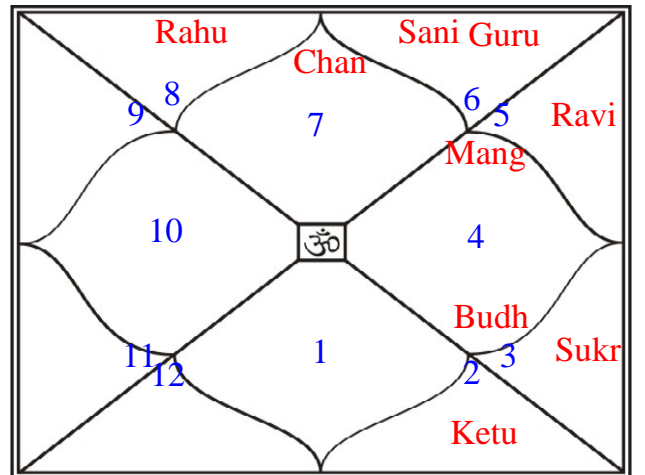

Note : Mean Rahu mode selected

Lagna Chart

Chalit Chart

Navamsa Chart

Nirayan Planetary Longitudes

Planets	Longitude	Nakshatra-Pad	R.L	N.L	S.L	Avastha
Lagna	Mesh 20:02:21	Bharani 3	Mang	Sukr	Rahu	-
Ravi	Makar 24:19:09	Danishta 1	Sani	Mang	Rahu	Baal
Chan	Mithun 01:35:57	Mrigasira 3	Budh	Mang	Budh	Baal
Mang	Makar 20:12:33	Sravan 4	Sani	Chan	Ketu	Kumr
Budh	Makar 22:50:35	Sravan 4	Sani	Chan	Ravi	Kumr
Guru (R)	Karka 08:41:18	Pushya 2	Chan	Sani	Sukr	Vrdh
Sukr	Dhan 08:31:23	Mula 3	Guru	Ketu	Guru	Kumr
Sani (R)	Simha 18:41:39	P.phalgun 2	Ravi	Sukr	Rahu	Vrdh
Rahu (R)	Simha 25:41:14	P.phalgun 4	Ravi	Sukr	Budh	Mrut
Ketu (R)	Kumbh 25:41:14	P.bhadra 2	Sani	Guru	Budh	Mrut
Uran.	Tula 27:18:06	Visakha 3	Sukr	Guru	Sukr	Mrut
Nept.	Vrschik 26:24:08	Jyesta 3	Mang	Budh	Guru	Baal
Pluto (R)	Kanya 25:34:58	Chitra 1	Budh	Mang	Rahu	Baal
Mandi	Vrishab 01:46:20	Krittika 2	Sukr	Ravi	Guru	-
Fortuna	Simha 27:19:09	U.phalgun 1	Ravi	Ravi	Ravi	-

Note : Mean Rahu mode selected

Lagna Chart

Chalit Chart

Navamsa Chart

Guna Match Table

Guna	Male	Female	Max.	Scored
Varan	Kshudra	Kshudra	1	1
Vashya	Manav	Manav	2	2
Tara/Dina	Maitra	Maitra	3	3
Yoni	Sarp	Sarp	4	4
Grah Maitri	Budh	Budh	5	5
Gana	Dev	Dev	6	6
Bhakt	Mithun	Mithun	7	7
Nadi	Madhya	Madhya	8	0
	Mrigasira (3)	Mrigasira (3)		
Total Points			36	28
Percentage Match				77 %

CONCLUSIONS

There is no mangal dosh in both the boy's and in the girl's horoscope.

The points obtained in the guna matching are more than 27. Hence the match is excellent and strongly recommended.

Note : Above Conclusions are based on Avakhada Chakra matching and mangal dosh considerations only.