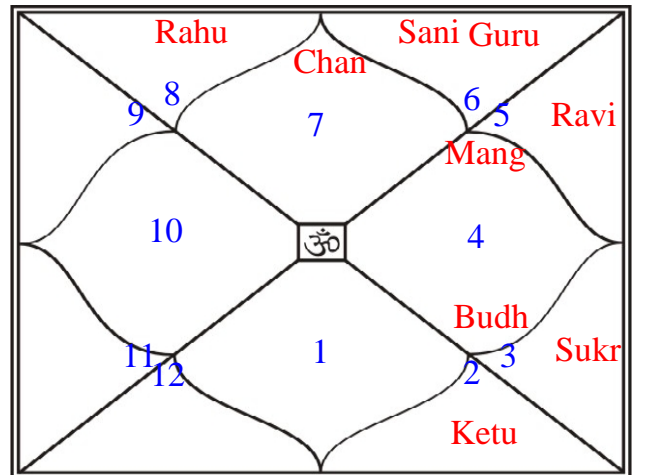

Note : Mean Rahu mode selected

Lagna Chart

Chalit Chart

Navamsa Chart

Nirayan Planetary Longitudes

Planets	Longitude	Nakshatra-Pad	R.L	N.L	S.L	Avastha
Lagna	Mesh 20:02:21	Bharani 3	Mang	Sukr	Rahu	-
Ravi	Makar 24:19:09	Danishta 1	Sani	Mang	Rahu	Baal
Chan	Mithun 01:35:57	Mrigasira 3	Budh	Mang	Budh	Baal
Mang	Makar 20:12:33	Sravan 4	Sani	Chan	Ketu	Kumr
Budh	Makar 22:50:35	Sravan 4	Sani	Chan	Ravi	Kumr
Guru (R)	Karka 08:41:18	Pushya 2	Chan	Sani	Sukr	Vrdh
Sukr	Dhan 08:31:23	Mula 3	Guru	Ketu	Guru	Kumr
Sani (R)	Simha 18:41:39	P.phalgun 2	Ravi	Sukr	Rahu	Vrdh
Rahu (R)	Simha 25:41:14	P.phalgun 4	Ravi	Sukr	Budh	Mrut
Ketu (R)	Kumbh 25:41:14	P.bhadra 2	Sani	Guru	Budh	Mrut
Uran.	Tula 27:18:06	Visakha 3	Sukr	Guru	Sukr	Mrut
Nept.	Vrschik 26:24:08	Jyesta 3	Mang	Budh	Guru	Baal
Pluto (R)	Kanya 25:34:58	Chitra 1	Budh	Mang	Rahu	Baal
Mandi	Vrishab 01:46:20	Krittika 2	Sukr	Ravi	Guru	-
Fortuna	Simha 27:19:09	U.phalgun 1	Ravi	Ravi	Ravi	-

Note : Mean Rahu mode selected

Lagna Chart

Chalit Chart

Navamsa Chart

Guna Match Table

Guna	Male	Female	Max.	Scored
Varan	Kshudra	Kshudra	1	1
Vashya	Manav	Manav	2	2
Tara/Dina	Maitra	Maitra	3	3
Yoni	Sarp	Sarp	4	4
Grah Maitri	Budh	Budh	5	5
Gana	Dev	Dev	6	6
Bhakt	Mithun	Mithun	7	7
Nadi	Madhya	Madhya	8	0
	Mrigasira (3)	Mrigasira (3)		
Total Points			36	28
Percentage Match				77 %