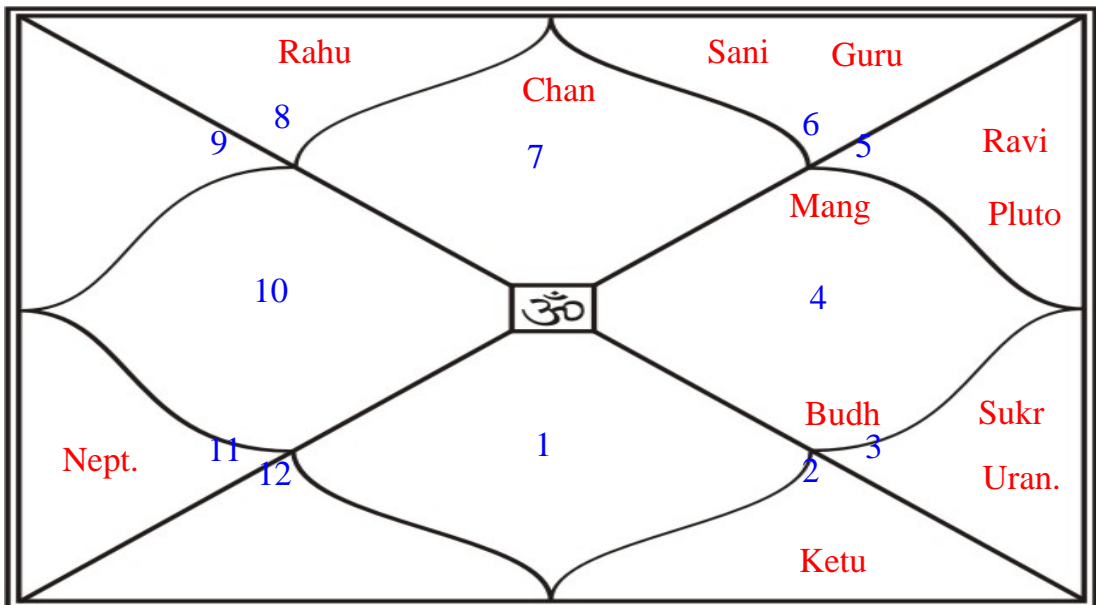

Lagna Chart

+ sign indicates the position of planet in the next house in chalit chart.

KAVAN

Chalit Chart

Chalit House Division

Cusp House Division

House	Start	Middle	House Cusp	R.L	N.L	S.L
1	Kumbh 26:50:27	Meen 12:08:01	Meen 12:08:01	Guru	Sani	Mang
2	Meen 26:50:27	Mesh 11:32:53	Mesh 17:25:36	Mang	Sukr	Mang
3	Mesh 26:15:19	Vrishab 10:57:45	Vrishab 15:35:12	Sukr	Chan	Guru
4	Vrishab 25:40:11	Mithun 10:22:37	Mithun 10:22:37	Budh	Rahu	Guru
5	Mithun 25:40:11	Karka 10:57:45	Karka 05:39:30	Chan	Sani	Budh
6	Karka 26:15:19	Simha 11:32:53	Simha 05:16:01	Ravi	Ketu	Mang
7	Simha 26:50:27	Kanya 12:08:01	Kanya 12:08:01	Budh	Chan	Rahu
8	Kanya 26:50:27	Tula 11:32:53	Tula 17:25:36	Sukr	Rahu	Sukr
9	Tula 26:15:19	Vrschik 10:57:45	Vrschik 15:35:12	Mang	Sani	Guru
10	Vrschik 25:40:11	Dhan 10:22:37	Dhan 10:22:37	Guru	Ketu	Sani
11	Dhan 25:40:11	Makar 10:57:45	Makar 05:39:30	Sani	Ravi	Budh
12	Makar 26:15:19	Kumbh 11:32:53	Kumbh 05:16:01	Sani	Mang	Ravi

Moon Rasi Chart

Ravi >>> Sani >>> Ravi

Navamsa Chart

Chan >>> Sukr >>> Budh >>> Chan

KAVAN

Ashtotari Antar Dasa

(Balance Dasa : Sukr - 03 years, 02 months, 08 days)

Sukr 07/02/1979 A
(21) 17/04/1982 G
E