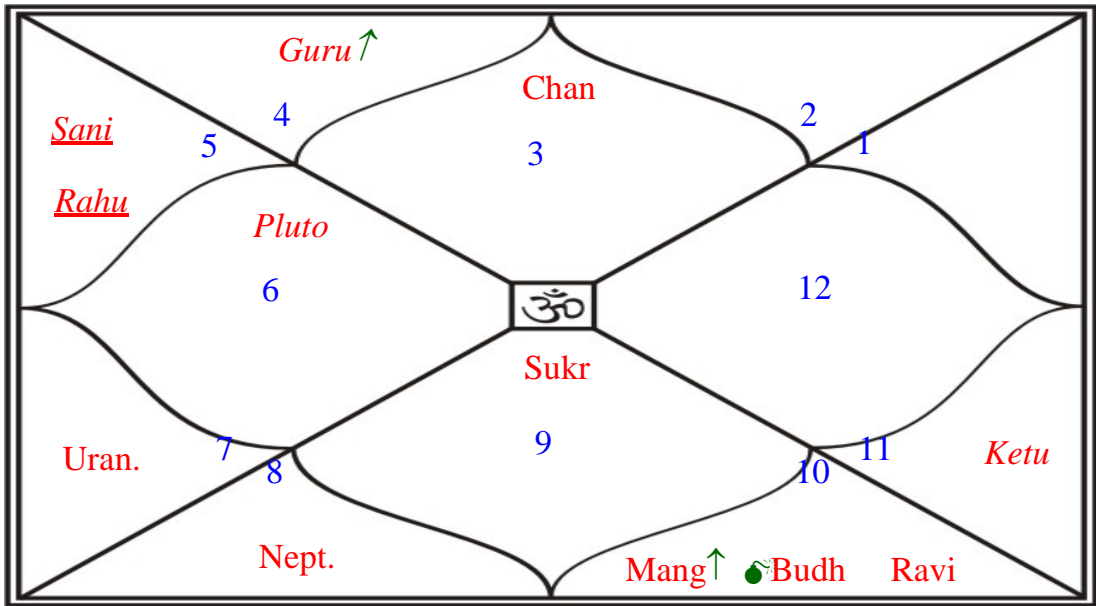

Lagna Chart

+ sign indicates the position of planet in the next house in chalit chart.

KAVAN

Chalit Chart

Chalit House Division

Cusp House Division

House	Start	Middle	House Cusp	R.L	N.L	S.L
1	Kumbh 26:50:27	Meen 12:08:01	Meen 12:08:01	Guru	Sani	Mang
2	Meen 26:50:27	Mesh 11:32:53	Mesh 17:25:36	Mang	Sukr	Mang
3	Mesh 26:15:19	Vrishab 10:57:45	Vrishab 15:35:12	Sukr	Chan	Guru
4	Vrishab 25:40:11	Mithun 10:22:37	Mithun 10:22:37	Budh	Rahu	Guru
5	Mithun 25:40:11	Karka 10:57:45	Karka 05:39:30	Chan	Sani	Budh
6	Karka 26:15:19	Simha 11:32:53	Simha 05:16:01	Ravi	Ketu	Mang
7	Simha 26:50:27	Kanya 12:08:01	Kanya 12:08:01	Budh	Chan	Rahu
8	Kanya 26:50:27	Tula 11:32:53	Tula 17:25:36	Sukr	Rahu	Sukr
9	Tula 26:15:19	Vrschik 10:57:45	Vrschik 15:35:12	Mang	Sani	Guru
10	Vrschik 25:40:11	Dhan 10:22:37	Dhan 10:22:37	Guru	Ketu	Sani
11	Dhan 25:40:11	Makar 10:57:45	Makar 05:39:30	Sani	Ravi	Budh
12	Makar 26:15:19	Kumbh 11:32:53	Kumbh 05:16:01	Sani	Mang	Ravi

Moon Rasi Chart

Ravi >>> Sani >>> Ravi

Navamsa Chart

Chan >>> Sukr >>> Budh >>> Chan

KAVAN

Ashtotari Antar Dasa

(Balance Dasa : Sukr - 03 years, 02 months, 08 days)

Sukr 07/02/1979 A
(21) 17/04/1982 G
E