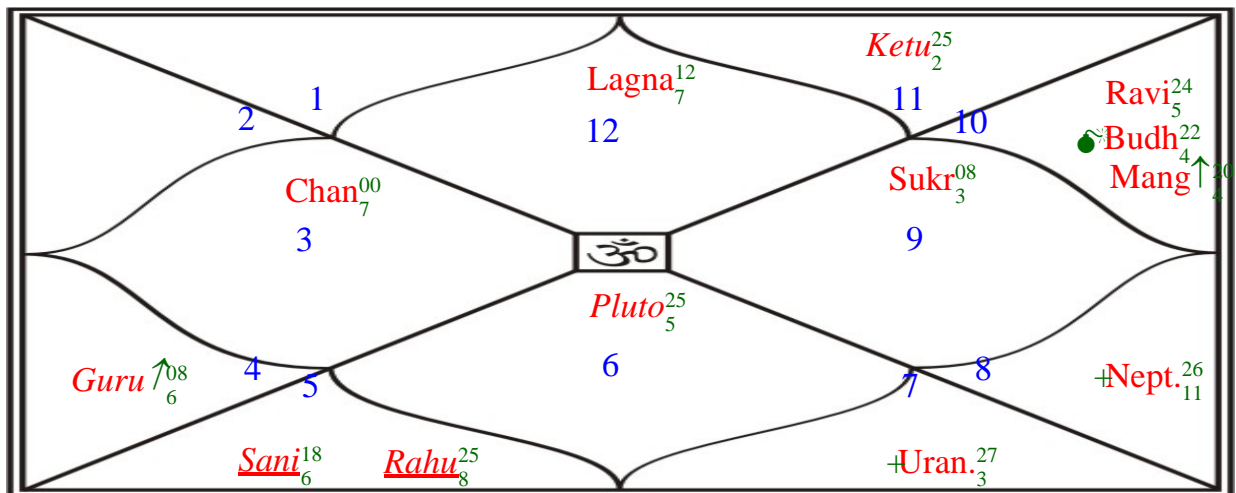

Nirayan Planetary Longitudes

Planets	Longitude	Nakshatra-Pad	R.L	N.L	S.L	Avastha	
Lagna	Meen	12:08:01	U.bhadra 3	Guru	Sani	Mang	-
Ravi	Makar	24:14:05	Danishta 1	Sani	Mang	Rahu	Baal
Chan	Mithun	00:35:16	Mrigasira 3	Budh	Mang	Budh	Baal
Mang	Makar	20:08:37	Sravan 4	Sani	Chan	Ketu	Kumr
Budh	Makar	22:41:52	Sravan 4	Sani	Chan	Ravi	Kumr
Guru (R)	Karka	08:41:56	Pushya 2	Chan	Sani	Sukr	Vrdh
Sukr	Dhan	08:25:50	Mula 3	Guru	Ketu	Guru	Kumr
Sani (R)	Simha	18:42:00	P.phalgun 2	Ravi	Sukr	Rahu	Vrdh
Rahu (R)	Simha	25:41:30	P.phalgun 4	Ravi	Sukr	Budh	Mrut
Ketu (R)	Kumbh	25:41:30	P.bhadra 2	Sani	Guru	Budh	Mrut
Uran.	Tula	27:18:02	Visakha 3	Sukr	Guru	Sukr	Mrut
Nept.	Vrschik	26:24:00	Jyesta 3	Mang	Budh	Guru	Baal
Pluto (R)	Kanya	25:35:01	Chitra 1	Budh	Mang	Rahu	Baal
Mandi	Vrishab	01:40:55	Krittika 2	Sukr	Ravi	Guru	-
Fortuna	Karka	18:29:12	Aslesha 1	Chan	Budh	Budh	-

Note : Mean Rahu mode selected

Planet	Motion	Lat	Decli	Combst	Exalt	House
Ravi	01:00:45 -	00:00:00	-15:29:51	-	-	-
Chan	12:04:01 -	-05:10:35	18:08:18	-	-	-
Mang	00:47:13 V. Fast	-01:04:21	-17:44:17	-	Exal	-
Budh	01:44:59 Fast	-02:04:52	-17:56:51	Combst	-	-
Guru	-00:07:26 Medium	00:40:13	20:18:31	-	Exal	-
Sukr	01:06:40 Medium	02:39:44	-20:45:44	-	-	-
Sani	-00:04:09 Medium	01:59:35	08:48:05	-	-	Ene-House
Rahu	-00:03:10 -	00:00:00	00:00:00	-	-	Ene-House
Ketu	-00:03:10 -	00:00:00	00:00:00	-	-	-

Lagna Chart

+ sign indicates the position of planet in the next house in chalit chart.