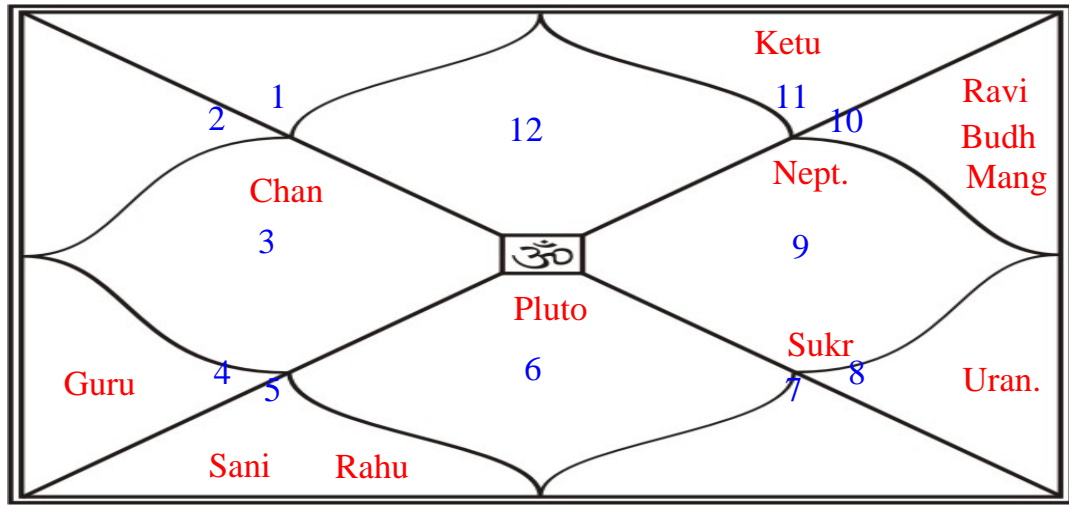

Note : Mean Rahu mode selected

Planet	Motion	Lat	Decli	Combst	Exalt	House
Ravi	01:00:45 -	00:00:00	-15:29:51	-	-	-
Chan	12:04:01 -	-05:10:35	18:08:18	-	-	-
Mang	00:47:13 V. Fast	-01:04:21	-17:44:17	-	Exal	-
Budh	01:44:59 Fast	-02:04:52	-17:56:51	Combst	-	-
Guru	-00:07:26 Medium	00:40:13	20:18:31	-	Exal	-
Sukr	01:06:40 Medium	02:39:44	-20:45:44	-	-	-
Sani	-00:04:09 Medium	01:59:35	08:48:05	-	-	Ene-House
Rahu	-00:03:10 -	00:00:00	00:00:00	-	-	Ene-House
Ketu	-00:03:10 -	00:00:00	00:00:00	-	-	-

Lagna Chart

+ sign indicates the position of planet in the next house in chalit chart.

KAVAN

Chalit Chart

Chalit House Division

Cusp House Division

House	Start	Middle	House Cusp	R.L	N.L	S.L
1	Kumbh 26:50:27	Meen 12:08:01	Meen 12:08:01	Guru	Sani	Mang
2	Meen 26:50:27	Mesh 11:32:53	Mesh 17:25:36	Mang	Sukr	Mang
3	Mesh 26:15:19	Vrishab 10:57:45	Vrishab 15:35:12	Sukr	Chan	Guru
4	Vrishab 25:40:11	Mithun 10:22:37	Mithun 10:22:37	Budh	Rahu	Guru
5	Mithun 25:40:11	Karka 10:57:45	Karka 05:39:30	Chan	Sani	Budh
6	Karka 26:15:19	Simha 11:32:53	Simha 05:16:01	Ravi	Ketu	Mang
7	Simha 26:50:27	Kanya 12:08:01	Kanya 12:08:01	Budh	Chan	Rahu
8	Kanya 26:50:27	Tula 11:32:53	Tula 17:25:36	Sukr	Rahu	Sukr
9	Tula 26:15:19	Vrschik 10:57:45	Vrschik 15:35:12	Mang	Sani	Guru
10	Vrschik 25:40:11	Dhan 10:22:37	Dhan 10:22:37	Guru	Ketu	Sani
11	Dhan 25:40:11	Makar 10:57:45	Makar 05:39:30	Sani	Ravi	Budh
12	Makar 26:15:19	Kumbh 11:32:53	Kumbh 05:16:01	Sani	Mang	Ravi