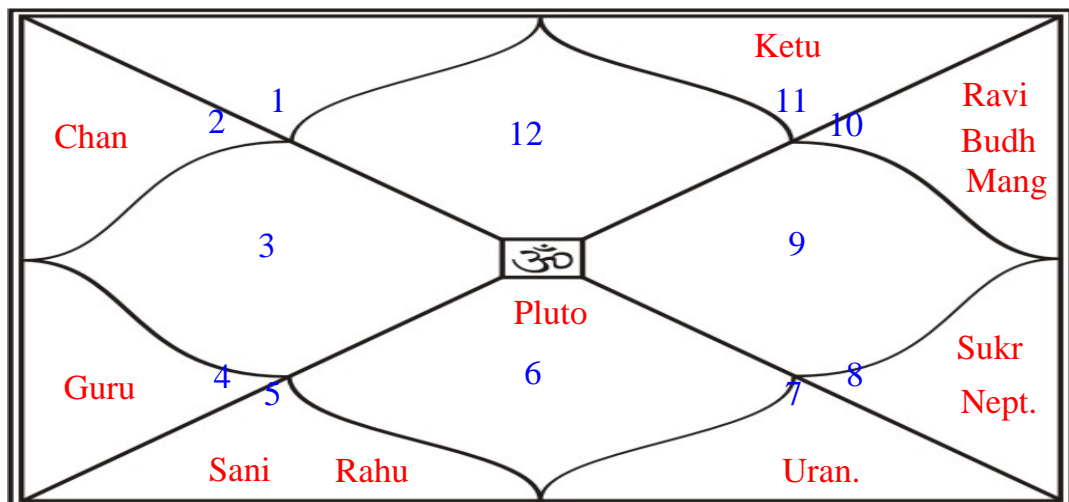

KAVAN

Chalit Chart

Chalit House Division

Cusp House Division

House	Start	Middle	House Cusp	R.L	N.L	S.L
1	Kumbh 26:50:27	Meen 12:08:01	Meen 12:08:01	Guru	Sani	Mang
2	Meen 26:50:27	Mesh 11:32:53	Mesh 17:25:36	Mang	Sukr	Mang
3	Mesh 26:15:19	Vrishab 10:57:45	Vrishab 15:35:12	Sukr	Chan	Guru
4	Vrishab 25:40:11	Mithun 10:22:37	Mithun 10:22:37	Budh	Rahu	Guru
5	Mithun 25:40:11	Karka 10:57:45	Karka 05:39:30	Chan	Sani	Budh
6	Karka 26:15:19	Simha 11:32:53	Simha 05:16:01	Ravi	Ketu	Mang
7	Simha 26:50:27	Kanya 12:08:01	Kanya 12:08:01	Budh	Chan	Rahu
8	Kanya 26:50:27	Tula 11:32:53	Tula 17:25:36	Sukr	Rahu	Sukr
9	Tula 26:15:19	Vrschik 10:57:45	Vrschik 15:35:12	Mang	Sani	Guru
10	Vrschik 25:40:11	Dhan 10:22:37	Dhan 10:22:37	Guru	Ketu	Sani
11	Dhan 25:40:11	Makar 10:57:45	Makar 05:39:30	Sani	Ravi	Budh
12	Makar 26:15:19	Kumbh 11:32:53	Kumbh 05:16:01	Sani	Mang	Ravi

Cusp Chart